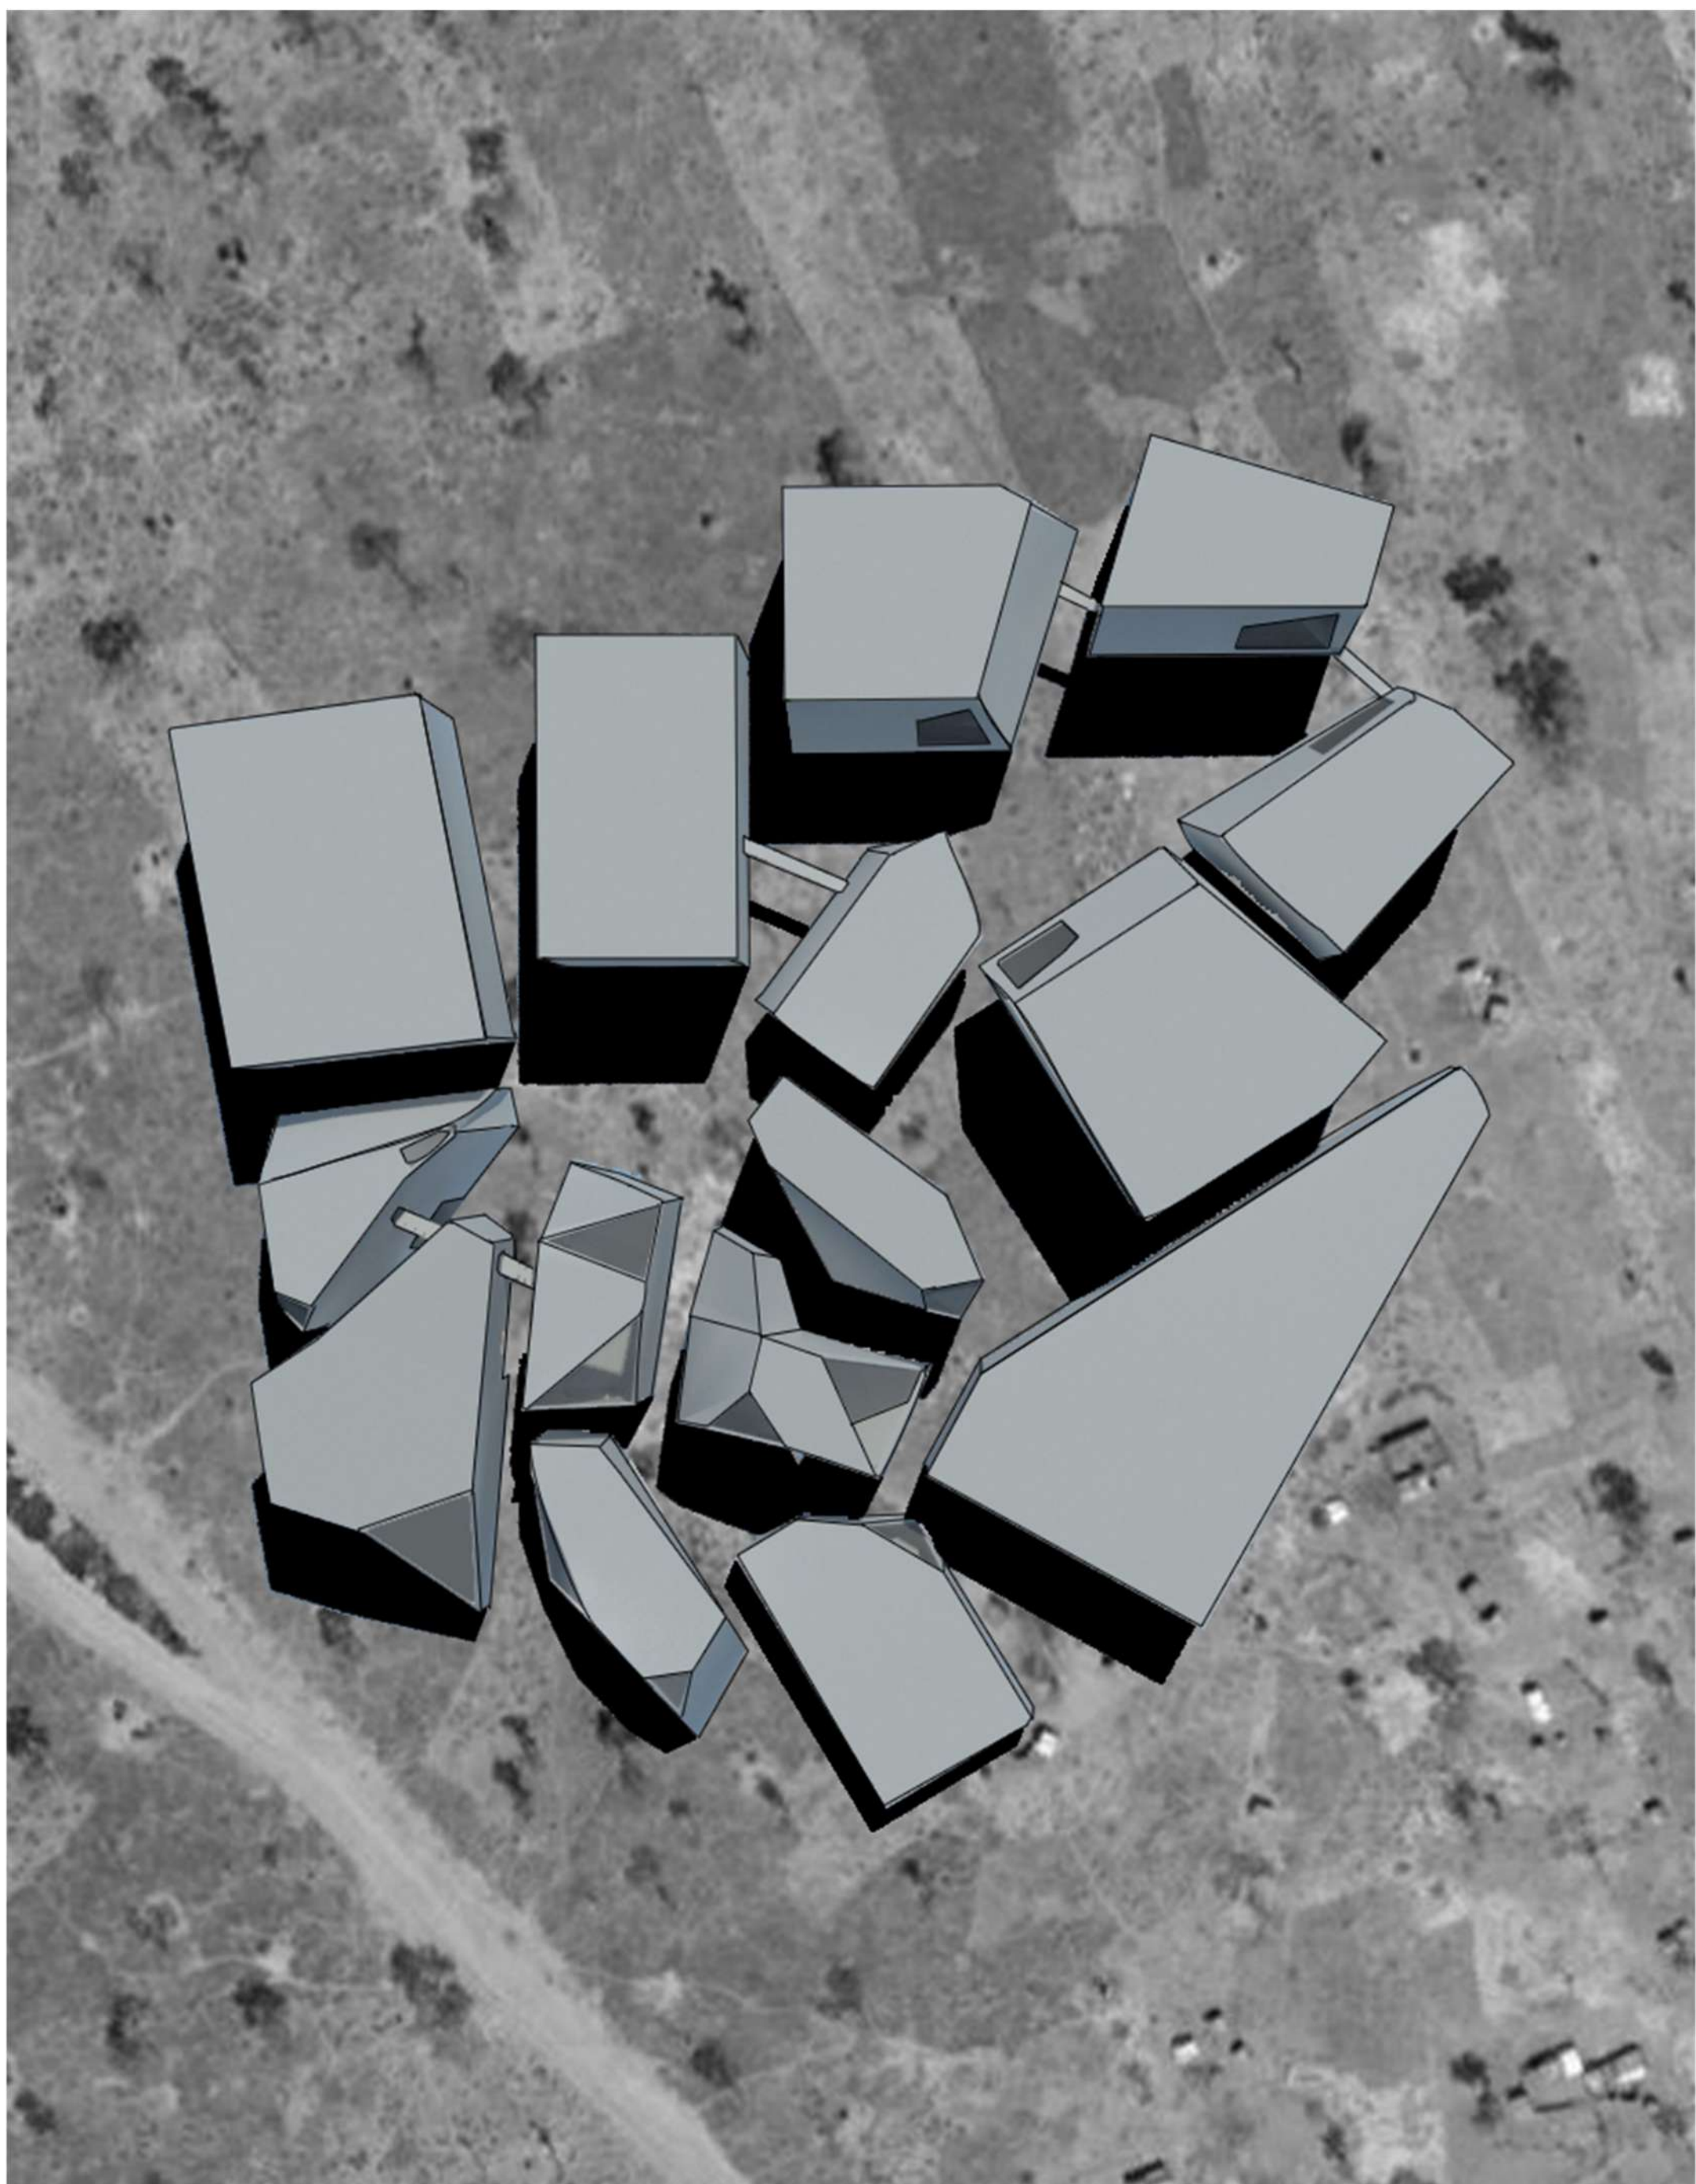

Layout Scale 1/400

Circulation & Nodes: