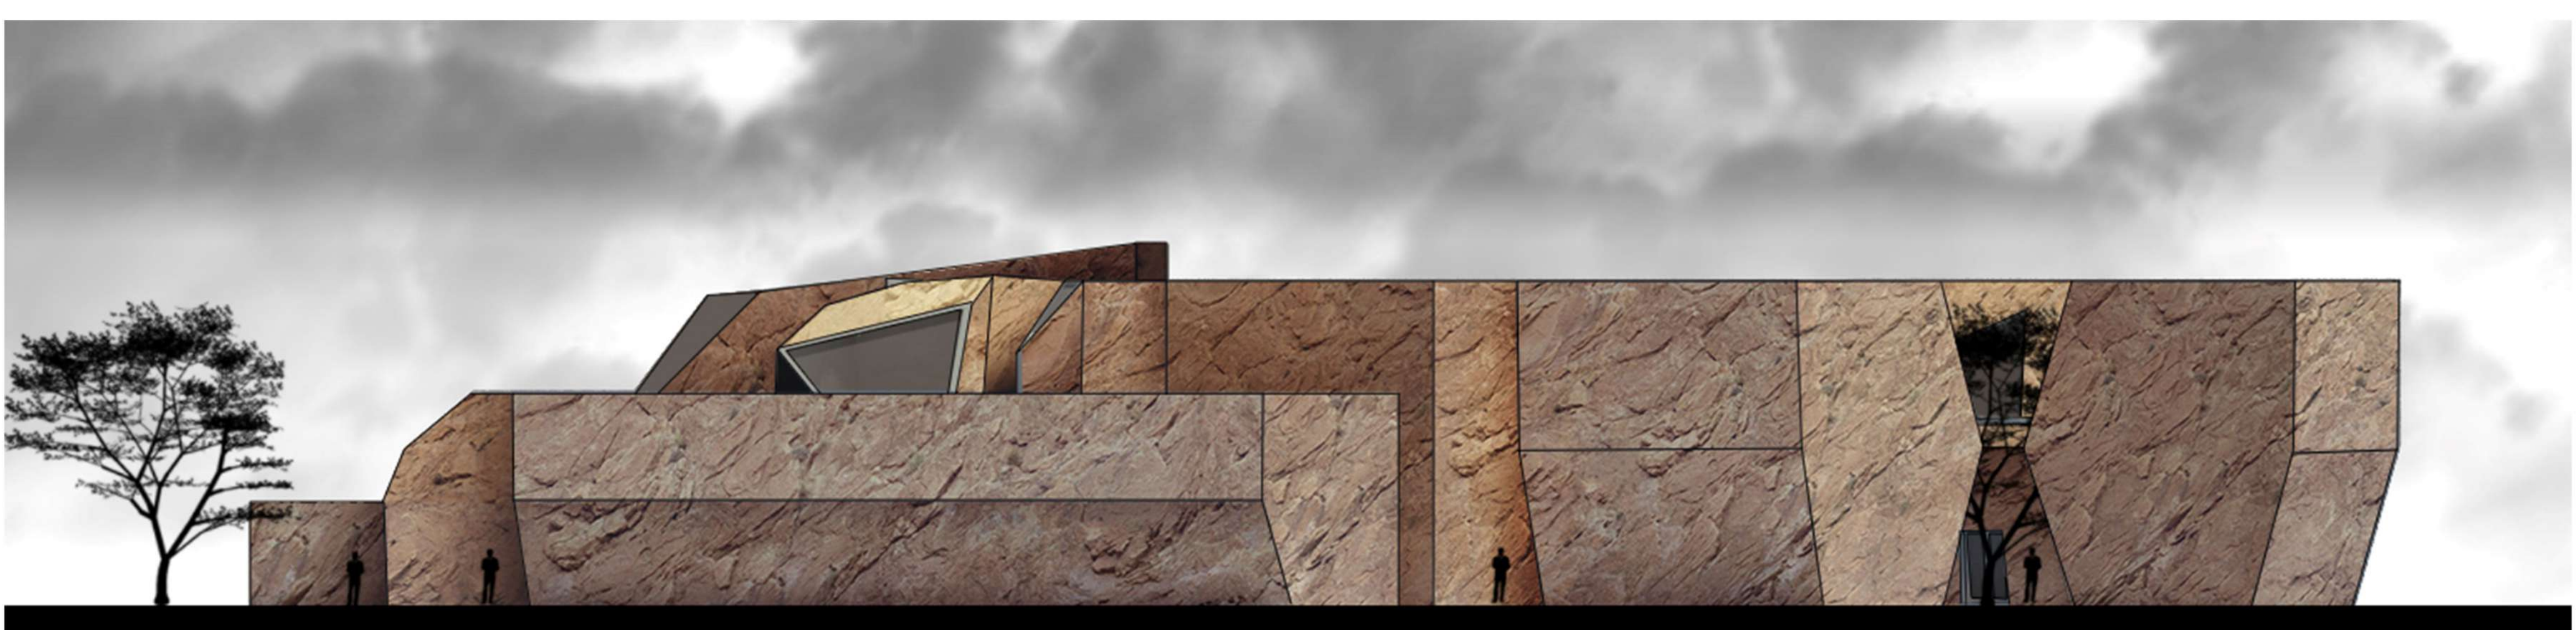

Elevation B Scale 1/200