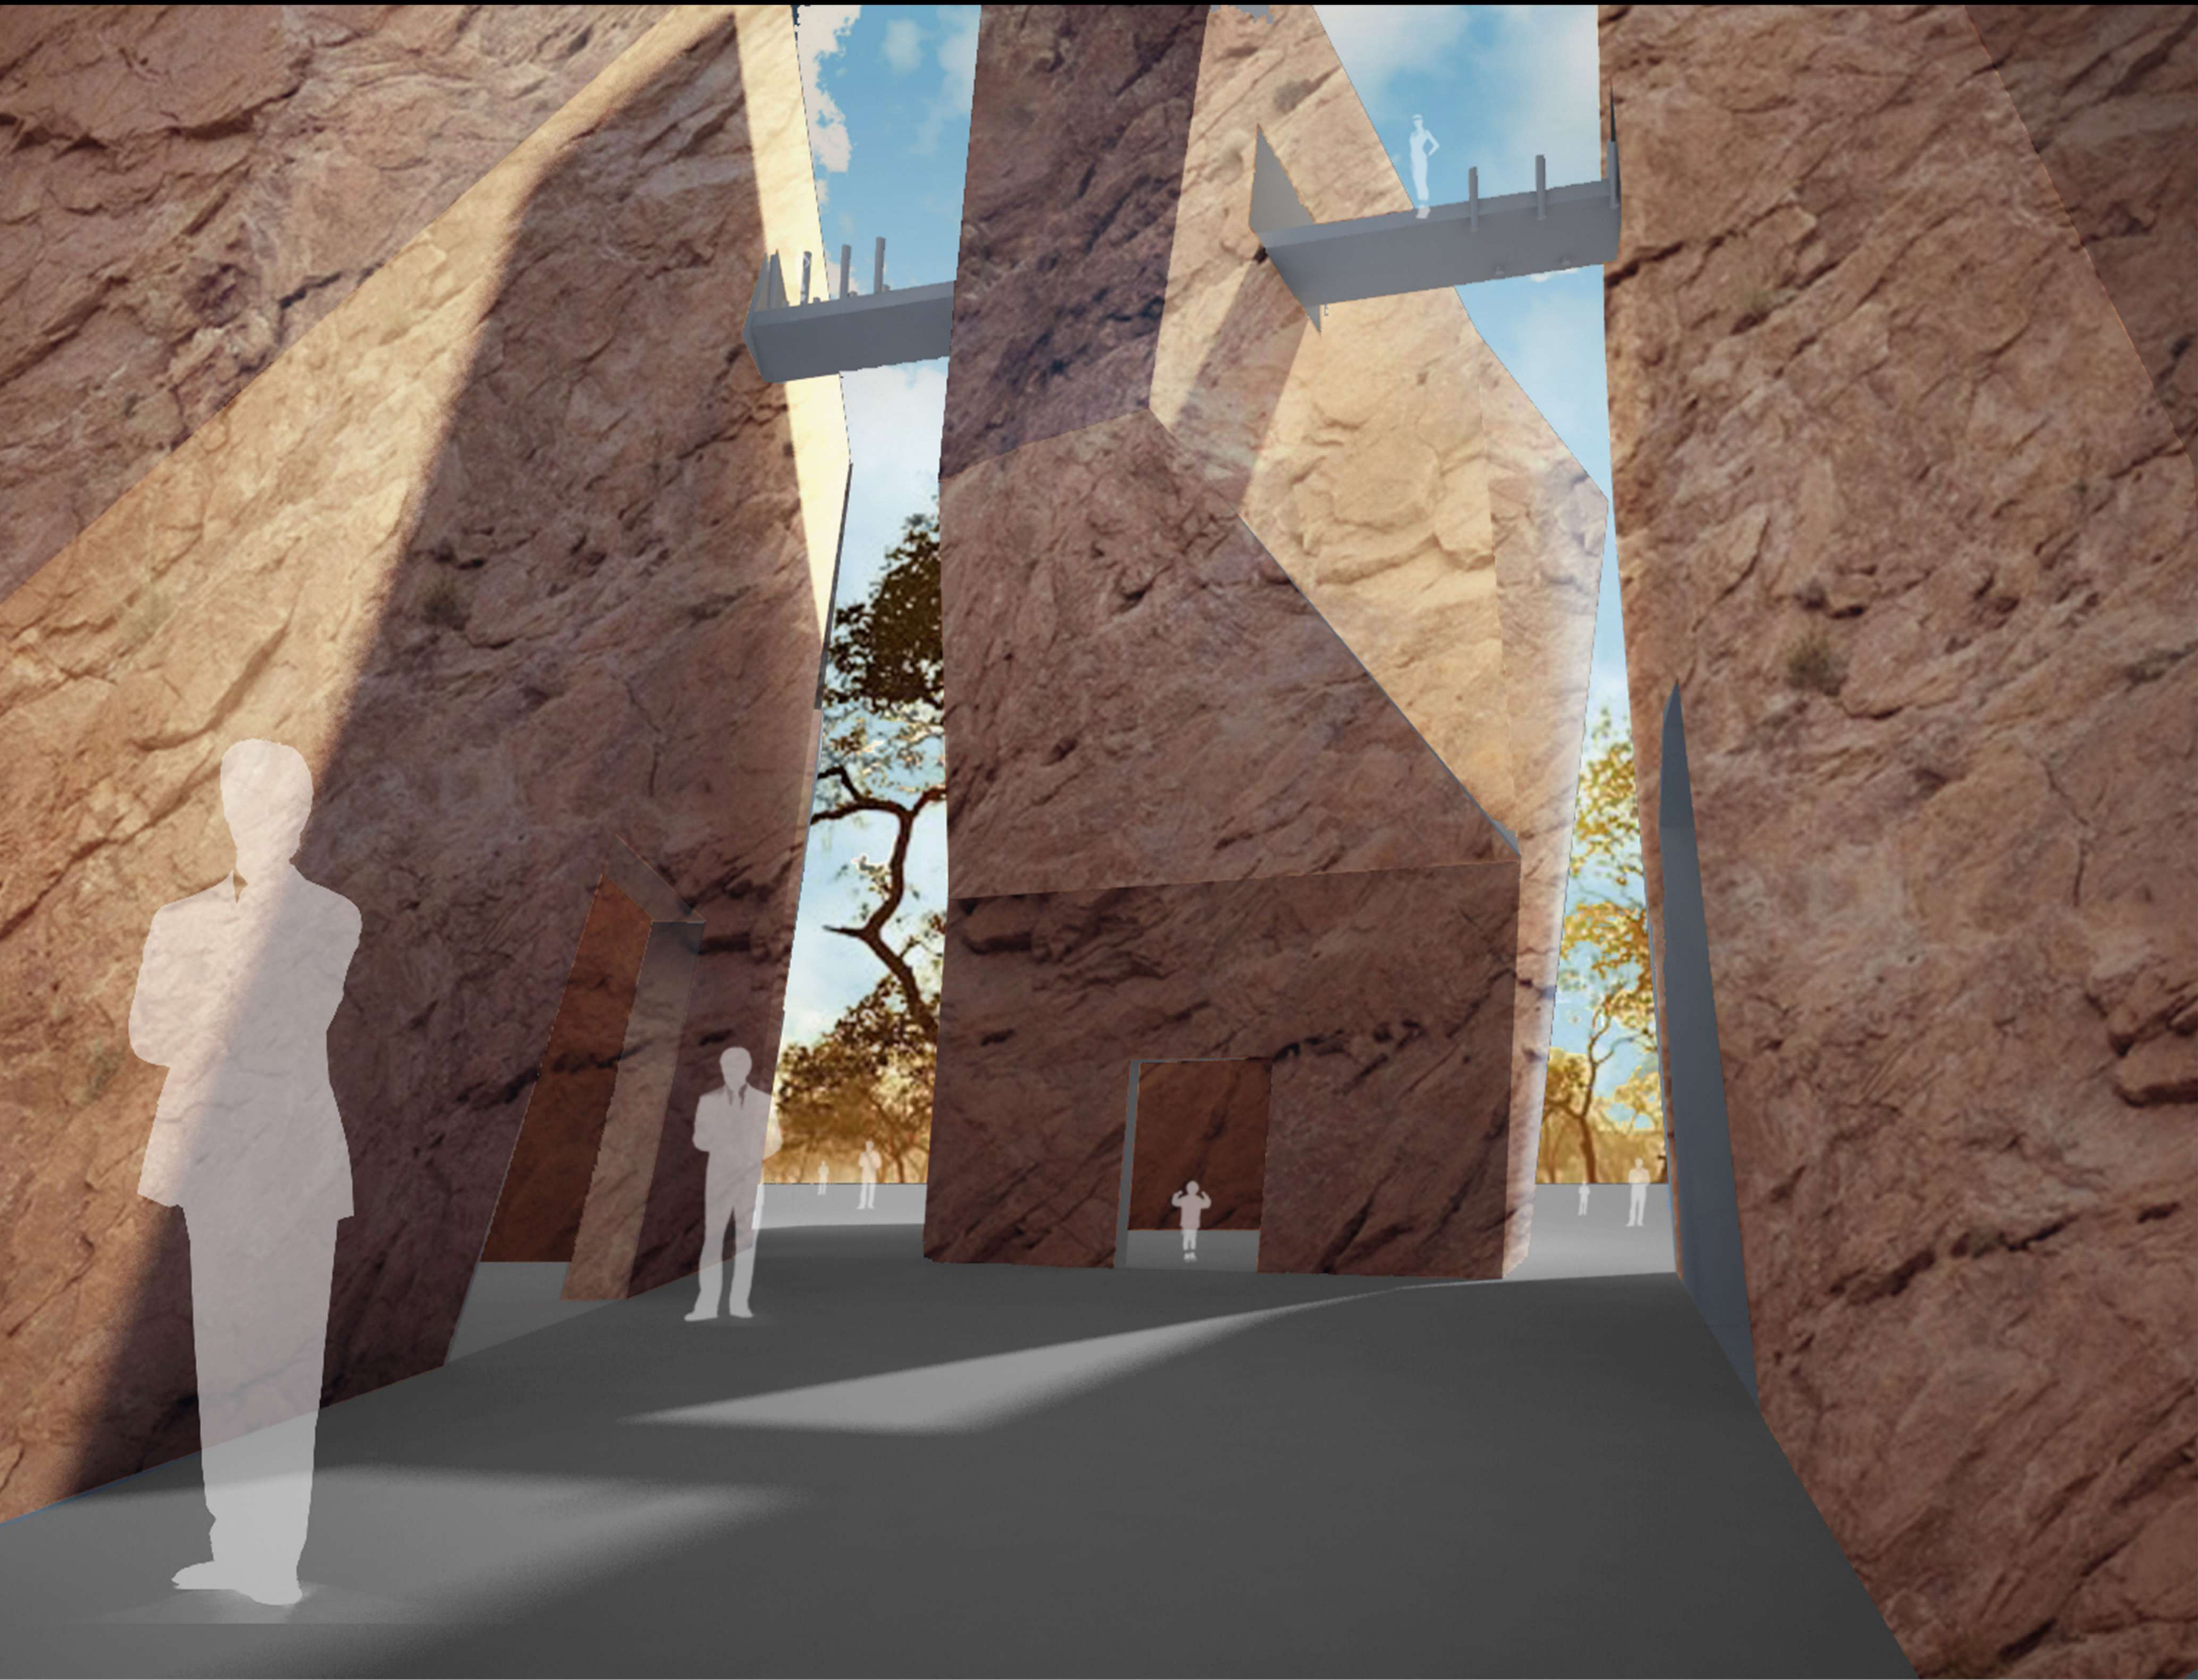

Section B-B Scale 1/200