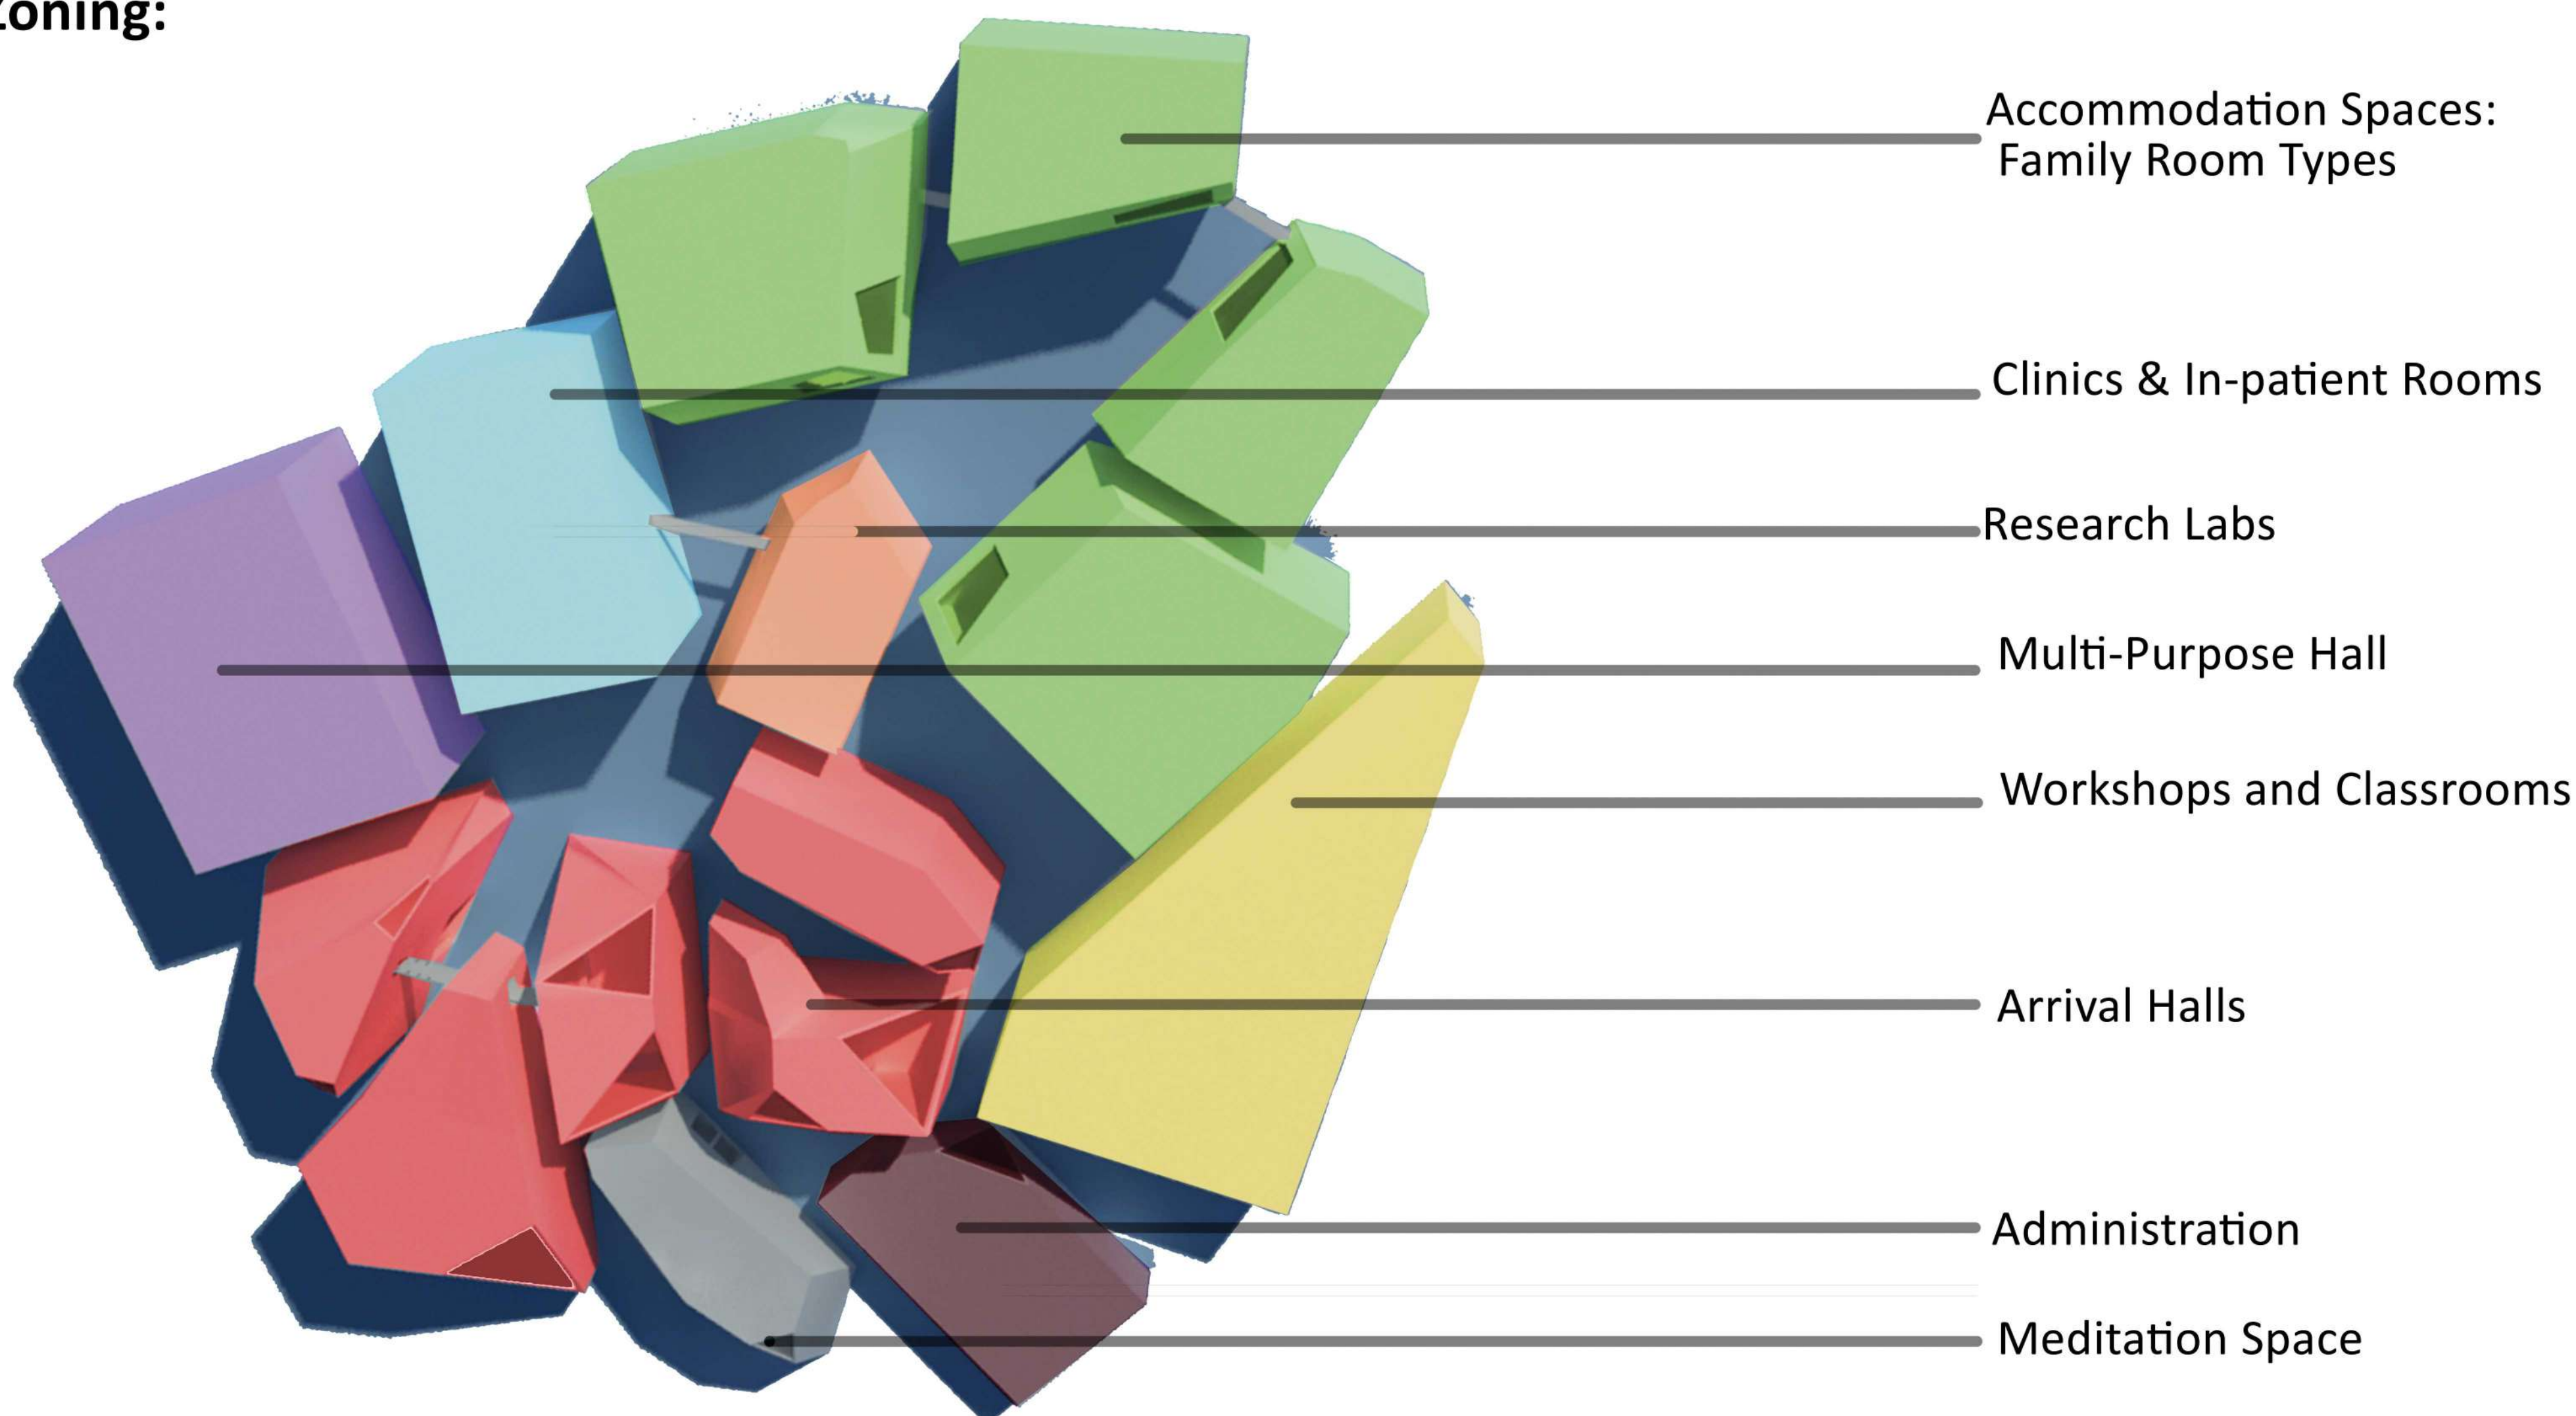

A Lasting Temporariness: REFUGEE ARRIVAL CENTER

Architecture is a universal humanistic phenomenon. While it is evident that architecture is a tool to materialize ideas and ideologies. It is a representation of culture and ethnicity and also a catalyst for building healthier communities. While geography influences our racial/cultural diversity, there is no denying our commonalities and similarities as human beings. The UNHCR counts a record 65m people forcibly displaced worldwide, of which about 21m are refugees, the largest number in history. The main reasons quoted for refugees leaving their homes are factors such as war, persecution, natural disasters, environmental crises and poverty. That is why the refugee crisis is becoming one of the most important and demanding situations of our current times.

Refugees take a 16 day long walk on a route that is over 200 miles long

The prospects of life are better in Yida Camp when it comes to shelter and provisions, encouraging more refugees

Concept Statment:
Nostalgia of home and the first refuge in the Nuban Mountains still lingers in the mind. There must be a new mountain to wash away the horrors of the older one.

Spatial Experiments:

Zoning:

Formal Transformations:

Ground Floor Scale 1/400

Legend:

- 1-Lounge
- 2-MPH
- 3-Backstage
- 4-Family size Acommodations
- 5-Meditation Space
- 6- Arrival Halls
- 7-Classrooms
- 8-Administration
- 9- Clinics
- 10- Research Labs
- 11- In-patient Rooms